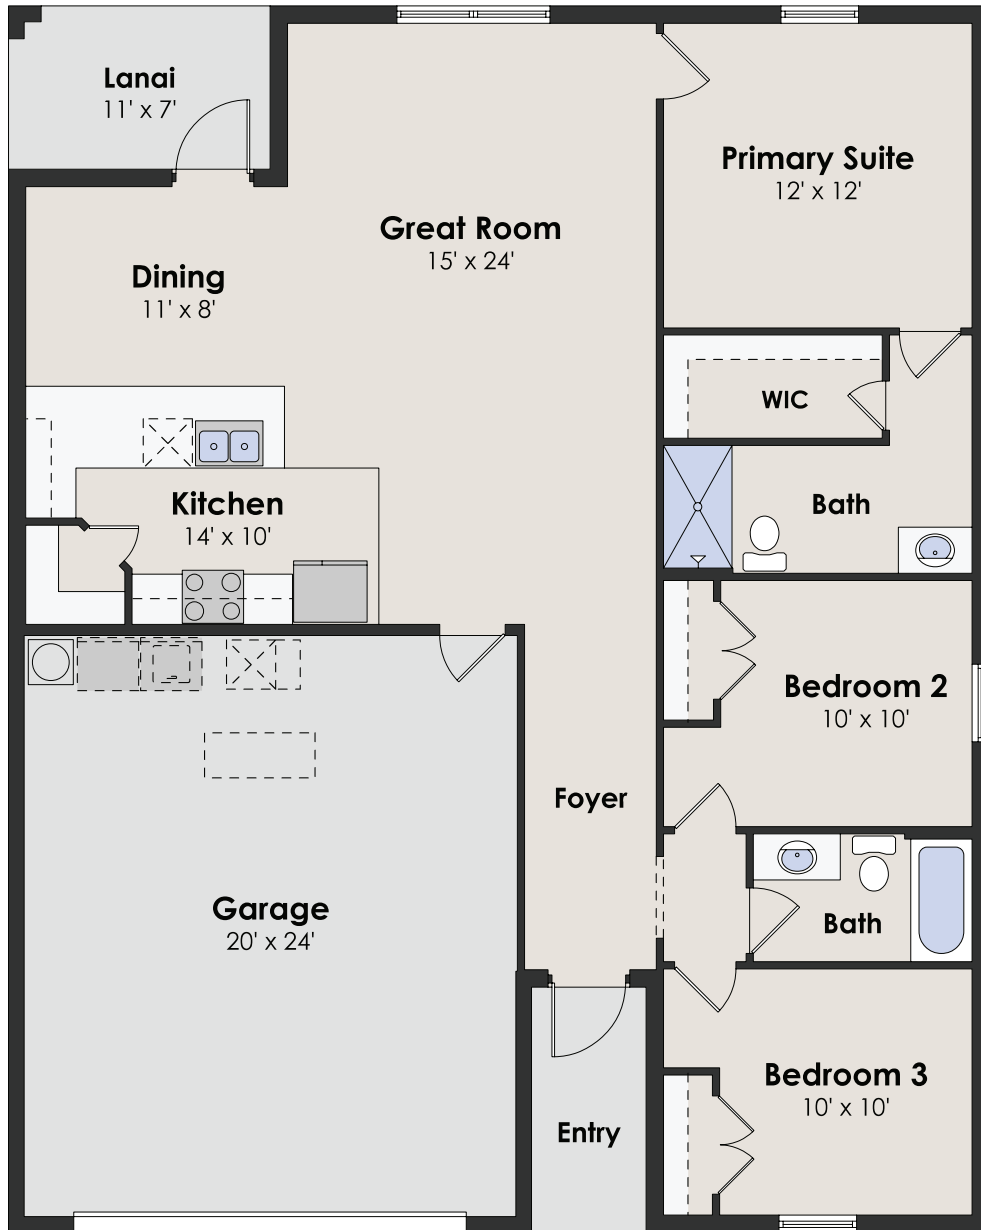

HERON

SPOT LOTS

3 beds • 2 baths • 2-car garage • 1,372 sf a/c

CHRISTOPHER
ALAN HOMES
DREAMS WITHIN REACH

HERON

SQUARE FOOTAGE

living a/c	1,372
lanai	71
garage	510
entry	47
total	2,000

3 beds · 2 baths · 2-car garage · 1,372 sf a/c

SPOT LOTS

855.44.MYCAH
ChristopherAlanHomes.com

CHRISTOPHER ALAN HOMES